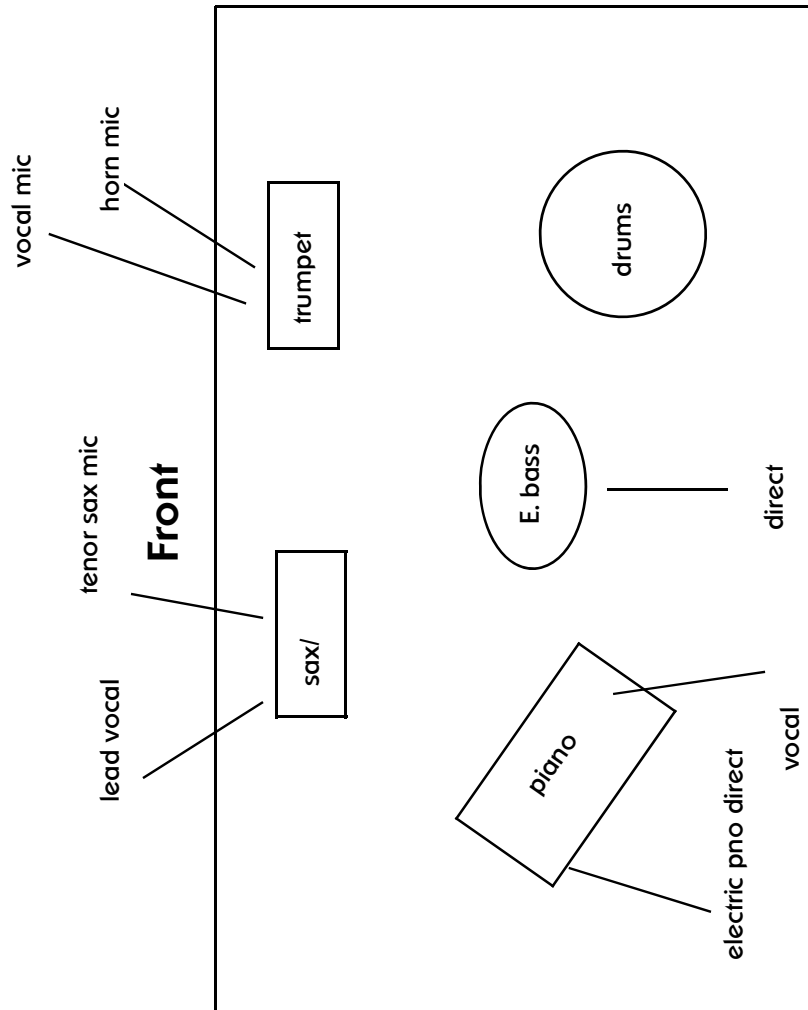

The Swingtips Basic Sample Stage Layout

Minimum stage dimensions: 16 X 24 feet
Venue will provide sound reinforcement unless otherwise negotiated.

P.O. Box 41990 Mesa, AZ 85274

Phone: 480-218-9799

Fax: 480-218-0869