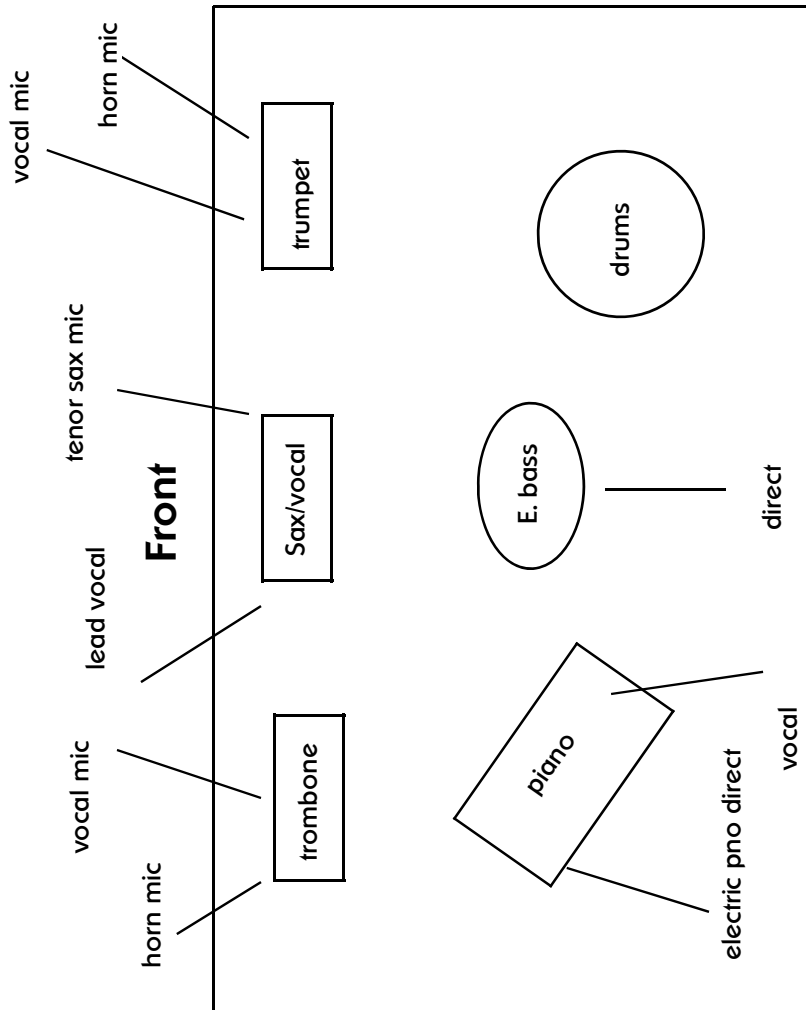

The Swingtips Basic Sample Stage Layout

Minimum stage dimensions: 16 X 24 feet
Venue will provide sound reinforcement unless otherwise negotiated.

P.O. Box 41990 Mesa, AZ 85274

Phone: 480-218-9799

Fax: 480-218-0869